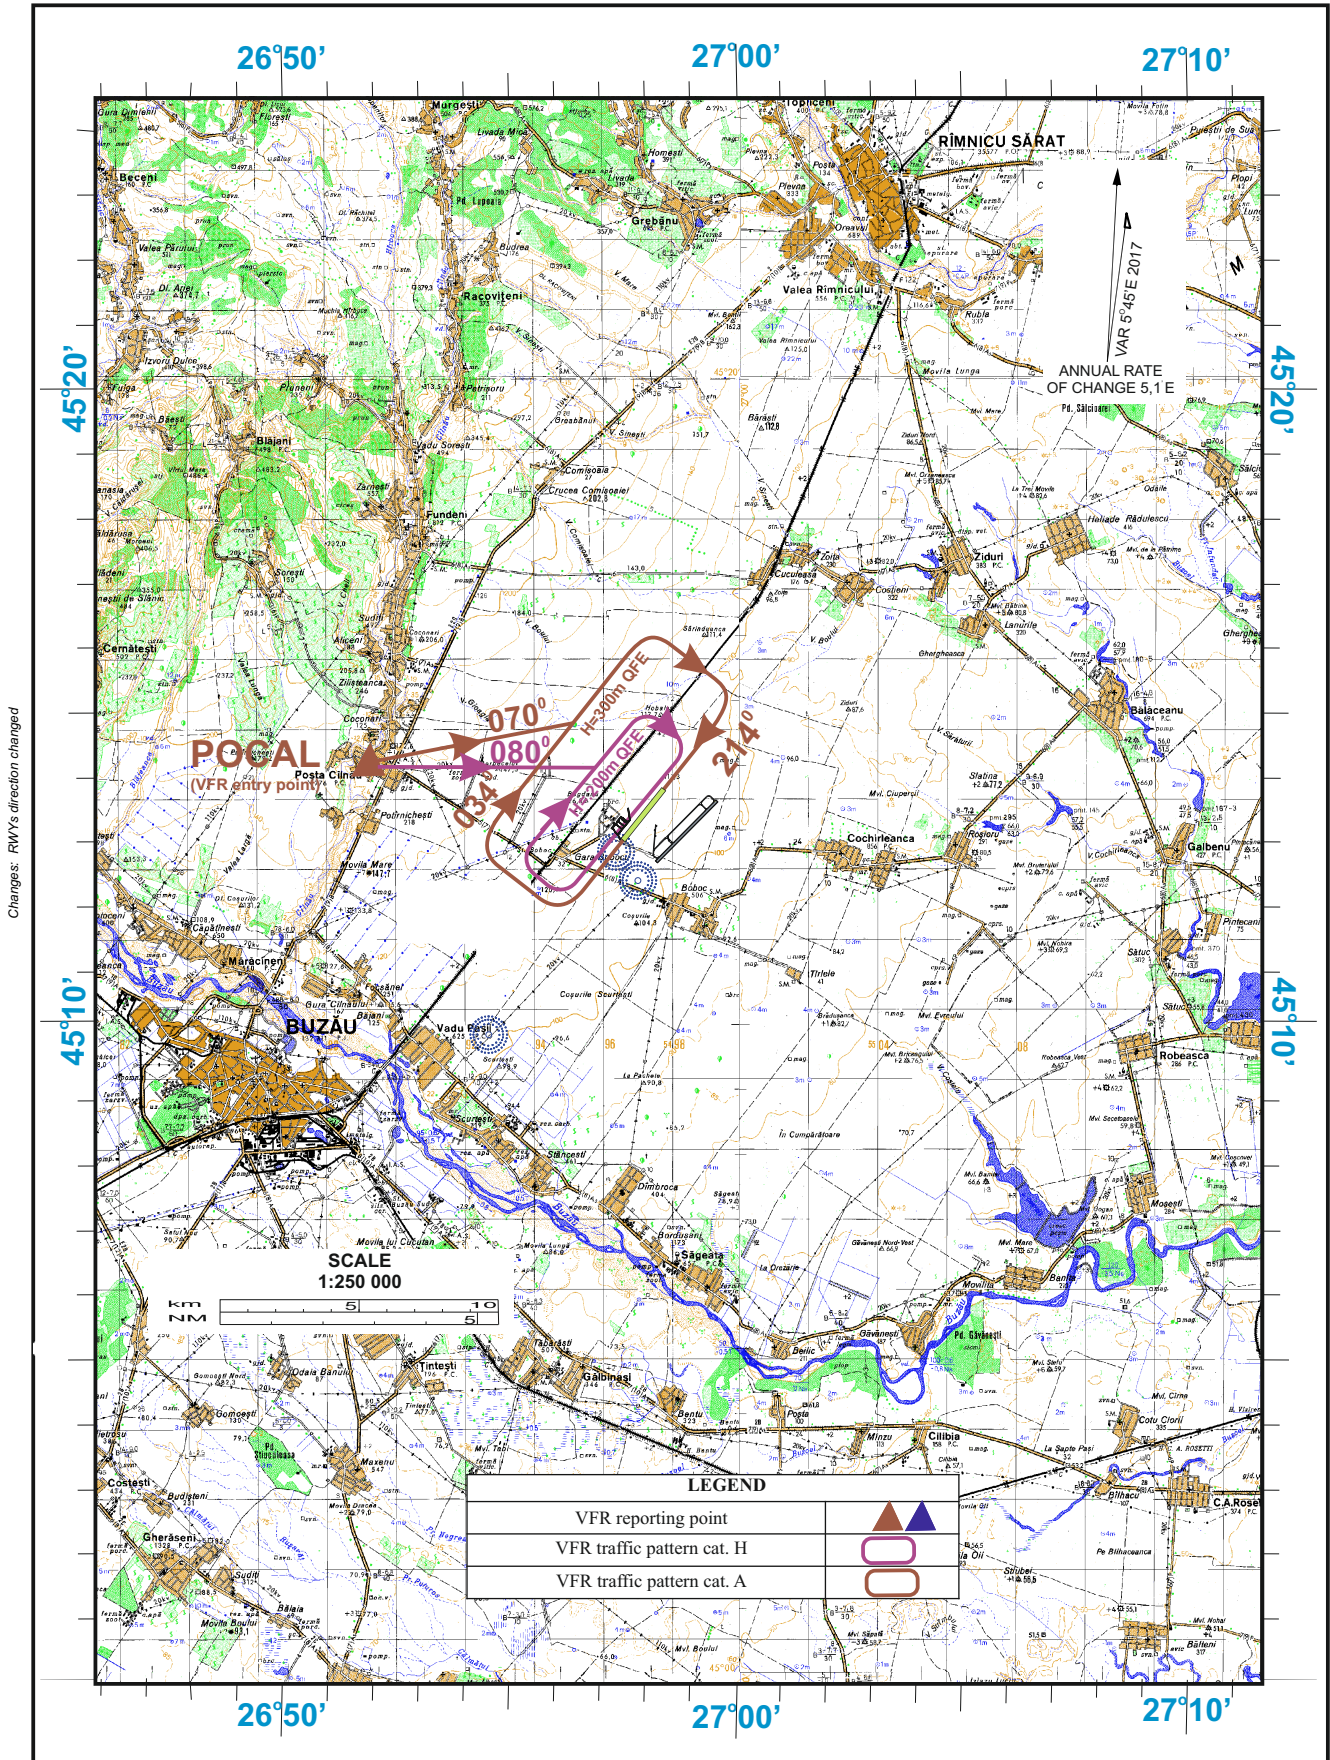

VISUAL APPROACH CHART

Safir TWR2
119.850, 279.800

BOBOC (LRBO)
RWY 21

Changes: RWY's direction changed